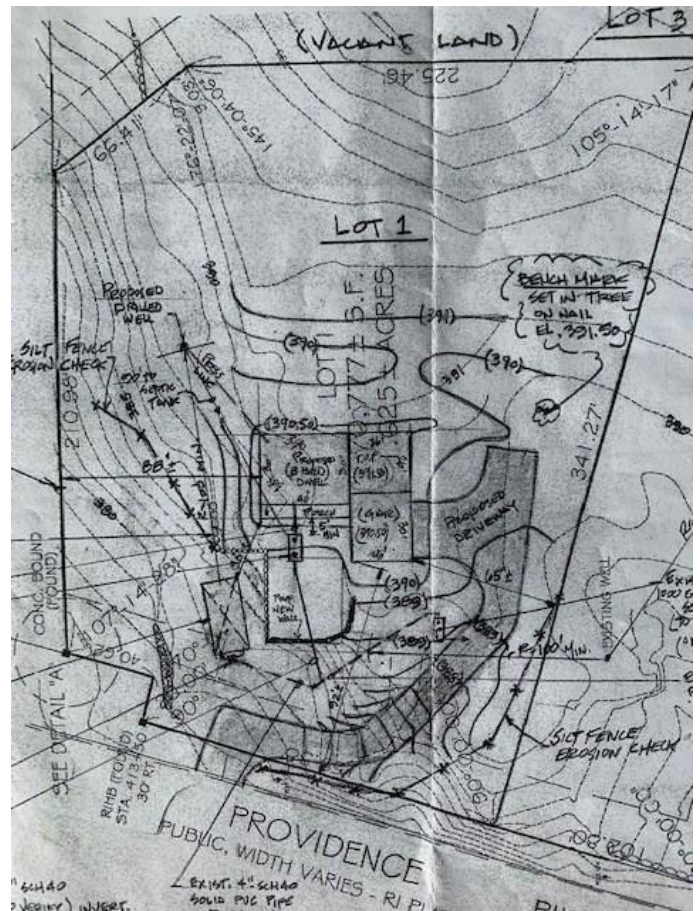

\$199,000 - 2358 Providence Pike Pike, North Smithfield

MLS® #1256764

\$199,000

0 Bedroom, 0.00 Bathroom,
Land on 1.62 Acres

N/A, North Smithfield, RI

Rare opportunity to own a private secluded lot in North Smithfield abutting Mowry Farms. This unique lot has beautiful trees and a deep private driveway on top of a hill all by itself, yet 5 minutes from 295 in Smithfield and Lincoln. Purchase this land for a custom home or meet with the Owner/Builder for a custom design/build.

Essential Information

MLS® #	1256764
Price	\$199,000
Bathrooms	0.00
Square Footage	70777.00
Acres	1.62
Type	Land
Status	Active

Community Information

Address	2358 Providence Pike Pike
Subdivision	N/A
City	North Smithfield
County	Providence
State	RI
Zip Code	02917

Amenities

Utilities	Cable Available, Electricity Available, Fiber Optic Available
Features	Rolling Slope, Wooded

Exterior

Exterior	Other
Lot Description	Rolling Slope, Wooded
Construction	Other

Additional Information